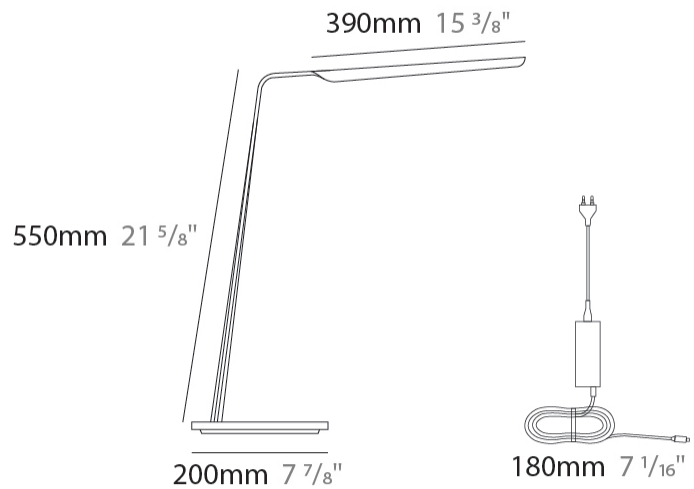

PROJECT	_____
TYPE	_____
SPECIFIER	_____
QUANTITY	_____
DATE	_____

SWAN PORTABLE

D74008- _____

base number   Color   Finish
_____   Temperature   Options

1. To build a product code in our configurator select the specify button on the base model # product page
2. To build a manual product code on this datasheet choose from the options listed below in blue font and add the suffix to the base model #

GENERAL

Series: Swan
Partner: Tunto
Division: Design
Installation: Portable
Product Type: Table
Mounting Location: Table
Light Distribution: Direct

PHYSICAL

Shape: Abstract
Length (mm): 390
Length (in): 15 ³/₈
Height (mm): 550
Height (in): 21 ⁵/₈
Fixture Finish: WAL / OAK / BLK / WHI
Fixture Material: Wood
Primary Material: Wood
Cable Details: 180mm / 70.87" cord and plug

ELECTRICAL

Lamp Type: LED
Input Wattage (W): 20
Dimming: Touch Dimming
Driver Location: Inline Transformer Plug
Input Voltage (V): 120

LED

Color Temperature (°K): 2700 / 3000
Max. Delivered Lumen (lm): 660 - 1090
CRI: >93 CRI
Lamp Life (hrs): 50000

OPTICAL

RATINGS AND CERTIFICATIONS

Certified By: Certified for North American Standards
IP rating: IP20