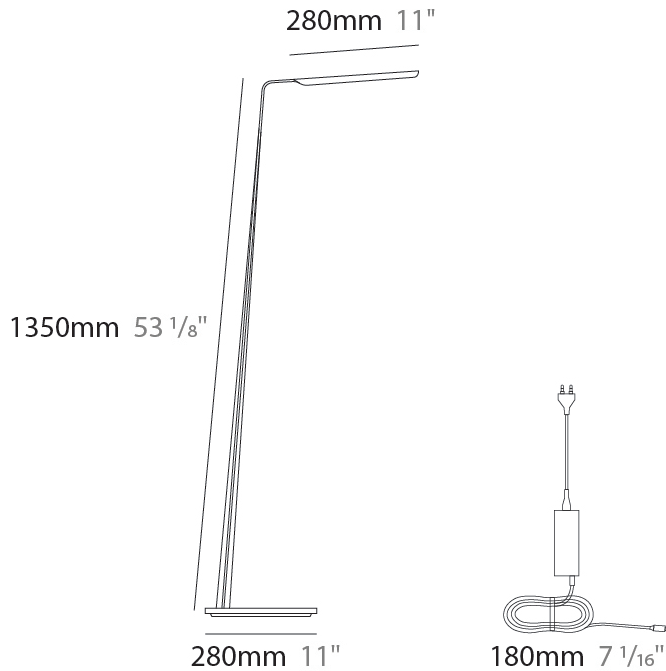

PROJECT
TYPE
SPECIFIER
QUANTITY
DATE

SWAN PORTABLE

D74009- -

base number
Color   Temperature   Finish   Options

1. To build a product code in our configurator select the specify button on the base model # product page
2. To build a manual product code on this datasheet choose from the options listed below in blue font and add the suffix to the base model #

GENERAL

Series: Swan
Partner: Tunto
Division: Design
Installation: Portable
Product Type: Floor
Mounting Location: Floor
Light Distribution: Direct

PHYSICAL

Shape: Abstract
Length (mm): 390
Length (in): 15 3/8
Height (mm): 1350
Height (in): 53 1/8
Fixture Finish: [WAL / OAK / BLK / WHI](#)
Holder Finish: White
Fixture Material: Wood
Primary Material: Wood
Cable Details: 180mm / 70.87" cord and plug

ELECTRICAL

Lamp Type: LED
Input Wattage (W): 14
Dimming: Touch Dimming
Driver Location: Inline Transformer Plug
Input Voltage (V): 120

LED

Color Temperature (°K): [2700 / 3000](#)
Max. Delivered Lumen (lm): 660 - 1090
CRI: >93 CRI
Lamp Life (hrs): 50000

OPTICAL

RATINGS AND CERTIFICATIONS

Certified By: Certified for North American Standards
IP rating: IP20