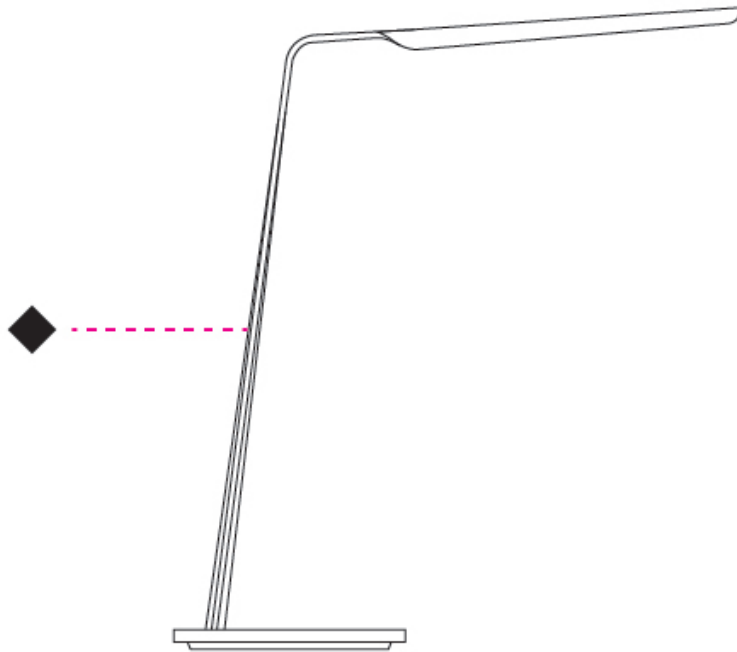

SWAN PORTABLE

D74008-

PROJECT

TYPE

SPECIFIER

QUANTITY

DATE

D